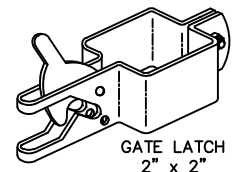

POSTS: 51mm x 51mm (2"x2"), 14 OR 16GA.
POST CAPS: PYRAMID, BALL, SPIRE OR ACORN

RAILS: 25mm x 25mm (1" x 1"), 14GA.

UPRIGHTS: 25mm x 25mm (1" x 1"), 16GA

PICKETS: 12.5mm x 12.5mm (1/2" x 1/2"), 18GA. PINCHED ARROW OR FLAT TOP c/w UV INSERT (USE ARROW UNLESS OTHERWISE NOTED)

WELDS: STAINLESS STEEL

COLOUR: STANDARD COLOURS ARE BLACK, SEMI-BLACK BROWN, GREEN, WHITE AND FOREST GREEN (CUSTOM COLOURS AVAILABLE UPON REQUEST)

AVAILABLE GATE HEIGHTS:

762mm (30")
 914mm (36")
 1067mm (42")
 1219mm (48")
 1524mm (60") SHOWN
 1829mm (72")

FITTINGS

POST COLLAR c/w 1/2"x3" HINGE BOLT

GATE FINGER 1" x 1"

GATE COLLAR 1" x 1"

GATE LATCH 2" x 2"

SELF CLOSER OPTIONAL

SECTION A-A

COMMENTS: SINGLE SWING GATE