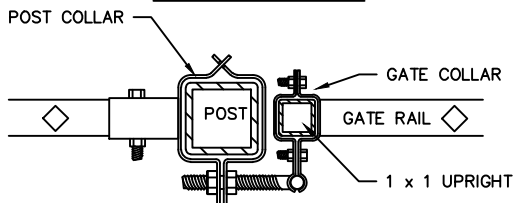

WELDS: STAINLESS STEEL

COLOUR: STANDARD COLOURS ARE BLACK, SEMI-BLACK BROWN, GREEN, WHITE AND FOREST GREEN (CUSTOM COLOURS AVAILABLE UPON REQUEST)

AVAILABLE GATE HEIGHTS:

762mm (30")
 914mm (36")
 1067mm (42")
 1219mm (48")
 1524mm (60") SHOWN
 1829mm (72")

FITTINGS

POST COLLAR c/w 1/2"x3" HINGE BOLT

GATE FINGER 1" x 1"

GATE COLLAR 1" x 1"

GATE LATCH 2" x 2"

SELF CLOSER OPTIONAL

SECTION A-A

COMMENTS: SINGLE SWING GATE

TITLE

IRON EAGLE TRADITIONAL MAJESTIC TRADITIONAL SINGLE SWING GATE

DRAWING No.

MTSG

CHK'D

DATE: JAN 12, 2018