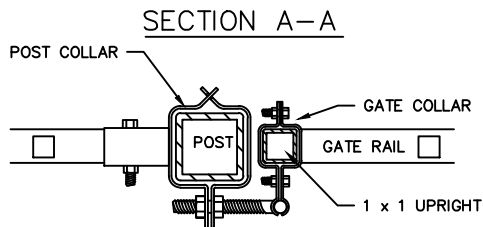

SPECIFICATIONS:

- POSTS: GALVALUME™ COLD FORMED STEEL TUBING & PICKETS COATED INTERIOR & EXTERIOR**
- RAILS: ZAM™ COATED COLD FORMED TUBING (Zinc, Aluminum, Magnesium) COATED INTERIOR & EXTERIOR**
- FINISH: CHROMATE CONVERSION COATING ELECTROSTATICALLY APPLIED THERMALLY BONDED POLYESTER POWDER COATING MINIMUM FILM THICKNESS 2.5 mils**
- POSTS: 51mm x 51mm (2"x2"), 14 OR 16GA.**
- POST CAPS: PYRAMID, BALL, SPIRE OR ACORN**
- RAILS: 25mm x 25mm (1" x 1"), 14GA.**
- UPRIGHTS: 25mm x 25mm (1" x 1"), 16GA**
- PICKETS: 16mm x 16mm (5/8" x 5/8"), 18GA. PINCHED ARROW, MAPLE LEAF, FLEUR DE LIS OR FLAT TOP c/w UV INSERT (USE ARROW UNLESS OTHERWISE NOTED)**
- WELDS: STAINLESS STEEL**
- COLOUR: STANDARD COLOURS ARE BLACK, SEMI-BLACK BROWN, GREEN, WHITE AND FOREST GREEN (CUSTOM COLOURS AVAILABLE UPON REQUEST)**

AVAILABLE GATE HEIGHTS:

- 991mm (39")
1295mm (51")
1600mm (63") SHOWN
1905mm (75")

FITTINGS

COMMENTS: SINGLE SWING GATE

TITLE

IRON EAGLE I
STYLE 2700 SINGLE SWING GATE

DRAWING No.

2700-SG