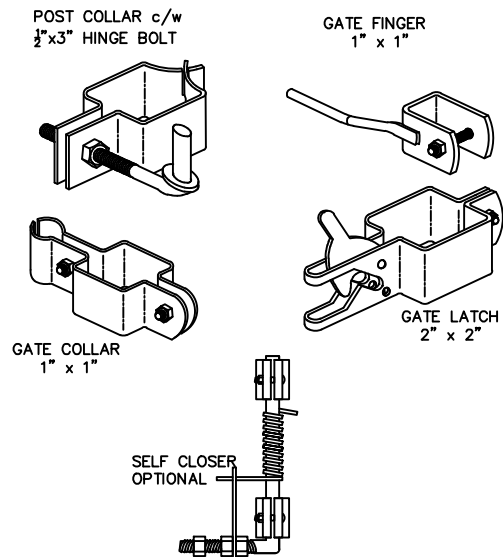

SPECIFICATIONS:

- POSTS: GALVALUME™ COLD FORMED STEEL TUBING & PICKETS COATED INTERIOR & EXTERIOR**
- RAILS: ZAM™ COATED COLD FORMED TUBING (Zinc, Aluminum, Magnesium) COATED INTERIOR & EXTERIOR**
- FINISH: CHROMATE CONVERSION COATING ELECTROSTATICALLY APPLIED THERMALLY BONDED POLYESTER POWDER COATING MINIMUM FILM THICKNESS 2.5 mils**
- POSTS: 51mm x 51mm (2"x2"), 14 OR 16GA.**
- POST CAPS: PYRAMID, BALL, SPIRE OR ACORN**
- RAILS: 25mm x 25mm (1" x 1"), 14GA.**
- UPRIGHTS: 25mm x 25mm (1" x 1"), 16GA**
- PICKETS: 16mm x 16mm (5/8" x 5/8"), 18GA. PINCHED ARROW, MAPLE LEAF, FLEUR DE LIS OR FLAT TOP c/w UV INSERT (USE ARROW UNLESS OTHERWISE NOTED)**
- WELDS: STAINLESS STEEL**
- COLOUR: STANDARD COLOURS ARE BLACK, SEMI-BLACK BROWN, GREEN, WHITE AND FOREST GREEN (CUSTOM COLOURS AVAILABLE UPON REQUEST)**

AVAILABLE GATE HEIGHTS:

- 991mm (39")
1295mm (51")
1600mm (63") SHOWN
1905mm (75")

FITTINGS

COMMENTS: SINGLE SWING GATE

TITLE

IRON EAGLE I
STYLE 2700 SINGLE SWING GATE

DRAWING No.

2700-SG