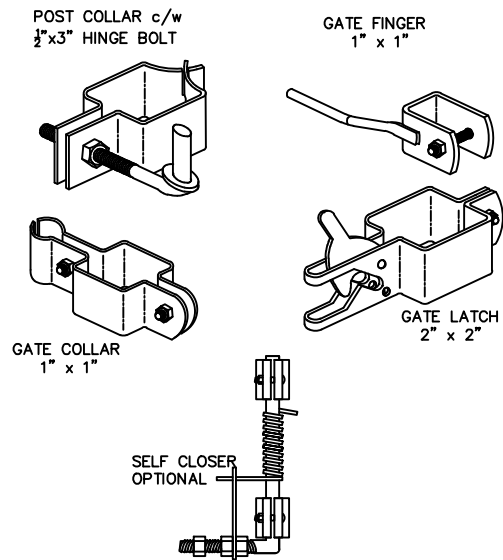

**SPECIFICATIONS:**

- POSTS: GALVALUME™ COLD FORMED STEEL TUBING & PICKETS COATED INTERIOR & EXTERIOR**
- RAILS: ZAM™ COATED COLD FORMED TUBING (Zinc, Aluminum, Magnesium) COATED INTERIOR & EXTERIOR**
- FINISH: CHROMATE CONVERSION COATING ELECTROSTATICALLY APPLIED THERMALLY BONDED POLYESTER POWDER COATING MINIMUM FILM THICKNESS 2.5 mils**
- POSTS: 51mm x 51mm (2"x2"), 14 OR 16GA.**
- POST CAPS: PYRAMID, BALL, SPIRE OR ACORN**
- RAILS: 25mm x 25mm (1" x 1"), 14GA.**
- UPRIGHTS: 25mm x 25mm (1" x 1"), 16GA**
- PICKETS: 16mm x 16mm (5/8" x 5/8"), 18GA. PINCHED ARROW, MAPLE LEAF, FLEUR DE LIS OR FLAT TOP c/w UV INSERT (USE ARROW UNLESS OTHERWISE NOTED)**
- WELDS: STAINLESS STEEL**
- COLOUR: STANDARD COLOURS ARE BLACK, SEMI-BLACK BROWN, GREEN, WHITE AND FOREST GREEN (CUSTOM COLOURS AVAILABLE UPON REQUEST)**

**AVAILABLE GATE HEIGHTS:**

- 762mm (30")
- 914mm (36")
- 1067mm (42")
- 1219mm (48")
- 1524mm (60") SHOWN
- 1829mm (72")

**FITTINGS**

COMMENTS: SINGLE SWING GATE

TITLE

**IRON EAGLE I  
STYLE 2140 SINGLE SWING GATE**