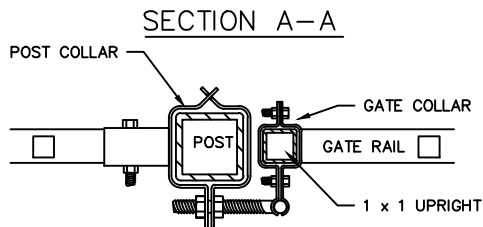

**SPECIFICATIONS:**

- POSTS: GALVALUME™ COLD FORMED STEEL TUBING & PICKETS COATED INTERIOR & EXTERIOR**
- RAILS: ZAM™ COATED COLD FORMED TUBING (Zinc, Aluminum, Magnesium) COATED INTERIOR & EXTERIOR**
- FINISH: CHROMATE CONVERSION COATING ELECTROSTATICALLY APPLIED THERMALLY BONDED POLYESTER POWDER COATING MINIMUM FILM THICKNESS 2.5 mils**
- POSTS: 51mm x 51mm (2"x2"), 14 OR 16GA.**
- POST CAPS: PYRAMID, BALL, SPIRE OR ACORN**
- RAILS: 25mm x 25mm (1" x 1"), 14GA.**
- UPRIGHTS: 25mm x 25mm (1" x 1"), 16GA**
- PICKETS: 16mm x 16mm (5/8" x 5/8"), 18GA. PINCHED ARROW, MAPLE LEAF, FLEUR DE LIS OR FLAT TOP c/w UV INSERT (USE ARROW UNLESS OTHERWISE NOTED)**
- WELDS: STAINLESS STEEL**
- COLOUR: STANDARD COLOURS ARE BLACK, SEMI-BLACK BROWN, GREEN, WHITE AND FOREST GREEN (CUSTOM COLOURS AVAILABLE UPON REQUEST)**

**AVAILABLE GATE HEIGHTS:**

- 762mm (30")
- 914mm (36")
- 1067mm (42")
- 1219mm (48")
- 1524mm (60") SHOWN
- 1829mm (72")

**FITTINGS**

COMMENTS: SINGLE SWING GATE

TITLE

**IRON EAGLE I  
STYLE 2140 SINGLE SWING GATE**