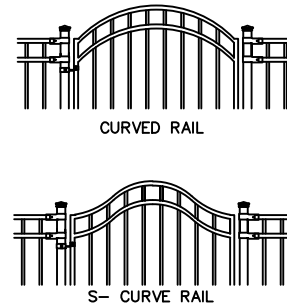

GATE TOP OPTIONS

SPECIFICATIONS:

POSTS: GALVALUME™ COLD FORMED STEEL TUBING & PICKETS
COATED INTERIOR & EXTERIOR

RAILS: ZAM™ COATED COLD FORMED TUBING
(Zinc, Aluminum, Magnesium)
COATED INTERIOR & EXTERIOR

FINISH: CHROMATE CONVERSION COATING
ELECTROSTATICALLY APPLIED THERMALLY
BONDED POLYESTER POWDER COATING
MINIMUM FILM THICKNESS 2.5 mils

POSTS: 51mm x 51mm (2"x2"), 14 OR 16GA.

POST CAPS: PYRAMID, BALL, SPIRE OR ACORN

RAILS: 25mm x 25mm (1" x 1"), 14GA.

UPRIGHTS: 25mm x 25mm (1" x 1"), 16GA

PICKETS: 16mm x 16mm (5/8" x 5/8"), 18GA.

WELDS: STAINLESS STEEL

COLOUR: STANDARD COLOURS ARE BLACK, SEMI-BLACK BROWN, GREEN, WHITE AND FOREST GREEN
(CUSTOM COLOURS AVAILABLE UPON REQUEST)