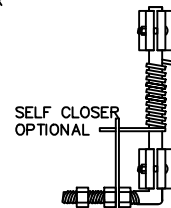

AVAILABLE GATE HEIGHTS:

- 762mm (30")
- 914mm (36")
- 1067mm (42")
- 1219mm (48")
- 1524mm (60") SHOWN
- 1829mm (72")

FITTINGS

POST COLLAR c/w
1/2"x3" HINGE BOLT

GATE FINGER
1" x 1"

GATE COLLAR
1" x 1"

GATE LATCH
2" x 2"