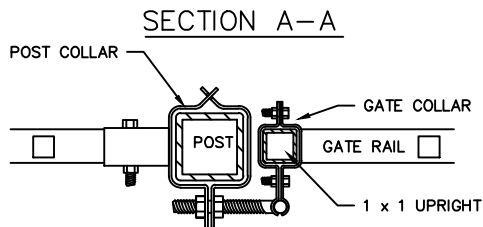

RAILS: 25mm x 25mm (1" x 1"), 14GA.

UPRIGHTS: 25mm x 25mm (1" x 1"), 16GA

PICKETS: 16mm x 16mm (5/8" x 5/8"), 18GA.

WELDS: STAINLESS STEEL

COLOUR: STANDARD COLOURS ARE BLACK, SEMI-BLACK BROWN, GREEN, WHITE AND FOREST GREEN
(CUSTOM COLOURS AVAILABLE UPON REQUEST)

AVAILABLE GATE HEIGHTS:

- 762mm (30")
- 914mm (36")
- 1067mm (42")
- 1219mm (48")
- 1524mm (60") SHOWN
- 1829mm (72")

FITTINGS

POST COLLAR c/w
1/2"x3" HINGE BOLT

GATE FINGER
1" x 1"

GATE COLLAR
1" x 1"

GATE LATCH
2" x 2"

COMMENTS: SINGLE SWING GATE

TITLE

IRON EAGLE I
STYLE 2110 SINGLE SWING GATE

DRAWING No.

2110-SG

CHK'D

DATE: JAN 12, 2018