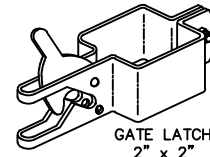

RAILS: 25mm x 25mm (1" x 1"), 14GA.

UPRIGHTS: 25mm x 25mm (1" x 1"), 16GA

PICKETS: 16mm x 16mm (5/8" x 5/8"), 18GA.

WELDS: STAINLESS STEEL

COLOUR: STANDARD COLOURS ARE BLACK, SEMI-BLACK BROWN, GREEN, WHITE AND FOREST GREEN
(CUSTOM COLOURS AVAILABLE UPON REQUEST)

AVAILABLE GATE HEIGHTS:

- 762mm (30")
- 914mm (36")
- 1067mm (42")
- 1219mm (48")
- 1524mm (60") SHOWN
- 1829mm (72")

FITTINGS

POST COLLAR c/w
1/2"x3" HINGE BOLT

GATE FINGER
1" x 1"

GATE COLLAR
1" x 1"

GATE LATCH
2" x 2"