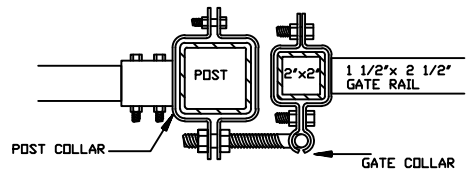

GATE OPENINGS	FROM:	TO:
7FT. AND HIGHER	49½" [1251mm]	77¾" [1975mm]

NOTE: CUSTOM SIZES AVAILABLE UPON REQUEST

**SPECIFICATIONS:**

- POSTS:** GALVALUME™ COLD FORMED STEEL TUBING  
& PICKETS COATED INTERIOR & EXTERIOR
- RAILS:** ZAM™ COATED COLD FORMED TUBING  
(Zinc, Aluminum, Magnesium)  
COATED INTERIOR & EXTERIOR
- FINISH:** CHROMATE CONVERSION COATING  
ELECTROSTATICALLY APPLIED THERMALLY  
BONDED POLYESTER POWDER COATING  
MINIMUM FILM THICKNESS 2.5 mils
- POSTS:** 76mm x 76mm (3"x3") 14GA, SS40 or 250WALL  
  
OPTION: 102mm x 102mm (4"x4") OR  
152mm x 152mm (6"x6") AVAILABLE
- POST CAPS:** PINCHED ARROW OR SECURITY TOP
- RAILS:** 38mm x 64mm (1½" x 2½") 16GA
- UPRIGHTS:** 51mm x 51mm (2" x 2") 14GA
- PICKETS:** 25mm x 25mm (1" x 1") 16GA  
PINCHED ARROW OR SECURITY TOP  
(USE ARROW UNLESS OTHERWISE NOTED)
- INFILL:** 89mm (3½") DIA. CAST IRON RINGS
- WELDS:** STAINLESS STEEL
- COLOUR:** STANDARD COLOURS ARE BLACK, SEMI-BLACK  
BROWN, GREEN, WHITE AND FOREST GREEN.  
(CUSTOM COLOURS AVAILABLE UPON REQUEST)

**SECTION A-A**

**FITTINGS**

COMMENTS: SINGLE SWING GATE

TITLE

**IRON EAGLE II**  
**GOLDEN SECURITY III SINGLE SWING GATE**  
C/W FULL RINGS

DRAWING No.

**GS3-S3**

CHK'D