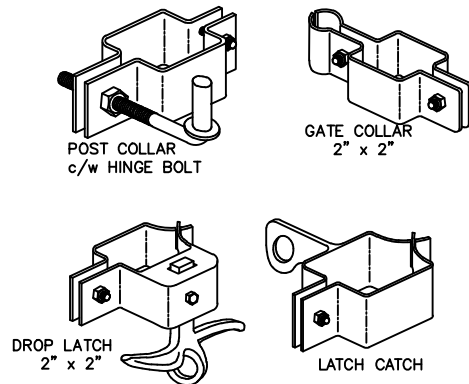

GATE OPENINGS	FROM:	TO:
7FT. AND HIGHER	49½" [1251mm]	77¾" [1975mm]

NOTE: CUSTOM SIZES AVAILABLE UPON REQUEST

**SPECIFICATIONS:**

- POSTS:** GALVALUME™ COLD FORMED STEEL TUBING  
& PICKETS COATED INTERIOR & EXTERIOR
- RAILS:** ZAM™ COATED COLD FORMED TUBING  
(Zinc, Aluminum, Magnesium)  
COATED INTERIOR & EXTERIOR
- FINISH:** CHROMATE CONVERSION COATING  
ELECTROSTATICALLY APPLIED THERMALLY  
BONDED POLYESTER POWDER COATING  
MINIMUM FILM THICKNESS 2.5 mils
- POSTS:** 76mm x 76mm (3"x3") 14GA, SS40 or 250WALL  
  
OPTION: 102mm x 102mm (4"x4") OR  
152mm x 152mm (6"x6") AVAILABLE
- POST CAPS:** PINCHED ARROW OR SECURITY TOP
- RAILS:** 38mm x 64mm (1½" x 2½") 16GA
- UPRIGHTS:** 51mm x 51mm (2" x 2") 14GA
- PICKETS:** 25mm x 25mm (1" x 1") 16GA  
PINCHED ARROW OR SECURITY TOP  
(USE ARROW UNLESS OTHERWISE NOTED)
- INFILL:** 89mm (3½") DIA. CAST IRON RINGS
- WELDS:** STAINLESS STEEL
- COLOUR:** STANDARD COLOURS ARE BLACK, SEMI-BLACK  
BROWN, GREEN, WHITE AND FOREST GREEN.  
(CUSTOM COLOURS AVAILABLE UPON REQUEST)

**SECTION A-A**

**FITTINGS**

COMMENTS: SINGLE SWING GATE

TITLE

**IRON EAGLE II**  
**GOLDEN SECURITY III SINGLE SWING GATE**  
C/W FULL RINGS

DRAWING No.

**GS3-S3**

CHK'D