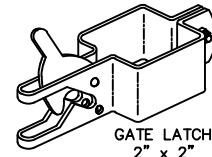

**RAILS: 25mm x 25mm (1" x 1"), 14GA.**

**UPRIGHTS: 25mm x 25mm (1" x 1"), 16GA**

**PICKETS: 16mm x 16mm (5/8" x 5/8"), 18GA.**

**INFILL: 89mm SCROLLS**

**WELDS: STAINLESS STEEL**

**COLOUR: STANDARD COLOURS ARE BLACK, SEMI-BLACK  
BROWN, GREEN, WHITE AND FOREST GREEN  
(CUSTOM COLOURS AVAILABLE UPON REQUEST)**

**AVAILABLE GATE HEIGHTS:**

- 762mm (30")
- 914mm (36")
- 1067mm (42")
- 1219mm (48")
- 1524mm (60") SHOWN
- 1829mm (72")

**FITTINGS**

POST COLLAR c/w  
1/2"x3" HINGE BOLT

GATE FINGER  
1" x 1"

GATE COLLAR  
1" x 1"

GATE LATCH  
2" x 2"

SELF CLOSER  
OPTIONAL

COMMENTS: SINGLE SWING GATE

TITLE

**IRON EAGLE I  
STYLE 2915 SINGLE SWING GATE**

DRAWING No.

**2915-SG**

CHK'D