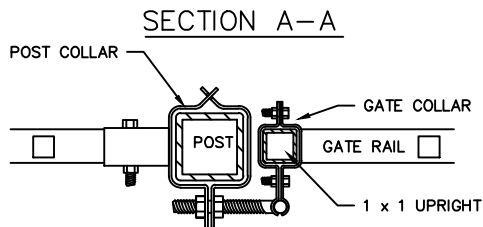

**RAILS: 25mm x 25mm (1" x 1"), 14GA.**

**UPRIGHTS: 25mm x 25mm (1" x 1"), 16GA**

**PICKETS: 16mm x 16mm (5/8" x 5/8"), 18GA.**

**INFILL: 89mm SCROLLS**

**WELDS: STAINLESS STEEL**

**COLOUR: STANDARD COLOURS ARE BLACK, SEMI-BLACK  
BROWN, GREEN, WHITE AND FOREST GREEN  
(CUSTOM COLOURS AVAILABLE UPON REQUEST)**

**AVAILABLE GATE HEIGHTS:**

- 762mm (30")
- 914mm (36")
- 1067mm (42")
- 1219mm (48")
- 1524mm (60") SHOWN
- 1829mm (72")

**FITTINGS**

POST COLLAR c/w  
1/2"x3" HINGE BOLT

GATE FINGER  
1" x 1"

GATE COLLAR  
1" x 1"

GATE LATCH  
2" x 2"

SELF CLOSER  
OPTIONAL

COMMENTS: SINGLE SWING GATE

TITLE

**IRON EAGLE I  
STYLE 2915 SINGLE SWING GATE**

DRAWING No.

**2915-SG**

CHK'D