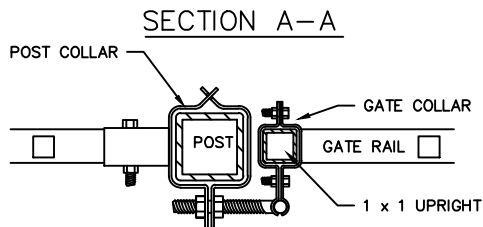

**RAILS: 25mm x 25mm (1" x 1"), 14GA.**

**UPRIGHTS: 25mm x 25mm (1" x 1"), 16GA**

**PICKETS: 16mm x 16mm (5/8" x 5/8"), 18GA.**

**INFILL: 89mm SCROLLS**

**WELDS: STAINLESS STEEL**

**COLOUR: STANDARD COLOURS ARE BLACK, SEMI-BLACK  
BROWN, GREEN, WHITE AND FOREST GREEN  
(CUSTOM COLOURS AVAILABLE UPON REQUEST)**

**AVAILABLE GATE HEIGHTS:**

- 762mm (30")
- 914mm (36")
- 1067mm (42")
- 1219mm (48")
- 1524mm (60") SHOWN
- 1829mm (72")

**FITTINGS**

POST COLLAR c/w  
1/2"x3" HINGE BOLT

GATE FINGER  
1" x 1"

GATE COLLAR  
1" x 1"

GATE LATCH  
2" x 2"

SELF CLOSER  
OPTIONAL

COMMENTS: SINGLE SWING GATE

TITLE

**IRON EAGLE I  
STYLE 2910 SINGLE SWING GATE**

DRAWING No.

**2910-SG**

CHK'D