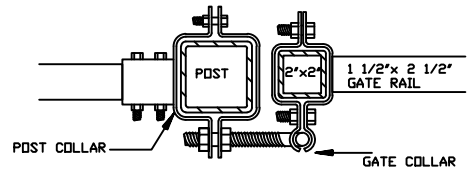

SECTION A-A