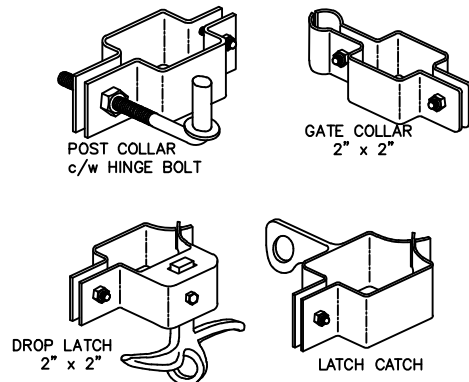

| GATE OPENINGS | FROM: | TO: |
|-----------------|-----------------------------|------------------------------|
| UP TO 6FT. HIGH | 42 $\frac{3}{4}$ " [1086mm] | 116 $\frac{1}{4}$ " [2953mm] |
| 7FT. AND HIGHER | 42 $\frac{3}{4}$ " [1086mm] | 74 $\frac{1}{4}$ " [1886mm] |

NOTE: CUSTOM SIZES AVAILABLE UPON REQUEST

SPECIFICATIONS:

- POSTS:** GALVALUME™ COLD FORMED STEEL TUBING
& PICKETS COATED INTERIOR & EXTERIOR
- RAILS:** ZAM™ COATED COLD FORMED TUBING
(Zinc, Aluminum, Magnesium)
COATED INTERIOR & EXTERIOR
- FINISH:** CHROMATE CONVERSION COATING
ELECTROSTATICALLY APPLIED THERMALLY
BONDED POLYESTER POWDER COATING
MINIMUM FILM THICKNESS 2.5 mils
- POSTS:** 76mm x 76mm (3"x3") 14GA, SS40 or 250WALL

OPTION: 102mm x 102mm (4"x4") OR
152mm x 152mm (6"x6") AVAILABLE
- POST CAPS:** PYRAMID OR BALL
- RAILS:** 38mm x 64mm (1 $\frac{1}{2}$ " x 2 $\frac{1}{2}$ ") 16GA
- UPRIGHTS:** 51mm x 51mm (2" x 2") 14GA
- PICKETS:** 19mm x 38mm ($\frac{3}{4}$ " x 1 $\frac{1}{2}$ ") 16GA
- INFILL:** 89mm (3 $\frac{1}{2}$ ") DIA. CAST IRON RING
- WELDS:** STAINLESS STEEL
- COLOUR:** STANDARD COLOURS ARE BLACK, SEMI-BLACK
BROWN, GREEN, WHITE AND FOREST GREEN.
(CUSTOM COLOURS AVAILABLE UPON REQUEST)

SECTION A-A

FITTINGS

COMMENTS: SINGLE SWING GATE

TITLE
IRON EAGLE II
SILVER EAGLE II SINGLE SWING GATE
C/W FULL RINGS

DRAWING No.
S-S3
CHK'D
DATE: JAN 12, 2019