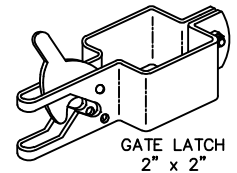

POSTS: 51mm x 51mm (2"x2"), 14 OR 16GA.
POST CAPS: PYRAMID, BALL, SPIRE OR ACORN

RAILS: 25mm x 25mm (1" x 1"), 14GA.

UPRIGHTS: 25mm x 25mm (1" x 1"), 16GA

PICKETS: 12.5mm x 12.5mm (1/2" x 1/2"), 18GA.

WELDS: STAINLESS STEEL

COLOUR: STANDARD COLOURS ARE BLACK, SEMI-BLACK
BROWN, GREEN, WHITE AND FOREST GREEN
(CUSTOM COLOURS AVAILABLE UPON REQUEST)

AVAILABLE GATE HEIGHTS:

762mm (30")	
914mm (36")	
1067mm (42")	
1219mm (48")	
1524mm (60")	SHOWN
1829mm (72")	

FITTINGS

POST COLLAR c/w
1/2"x3" HINGE BOLT

GATE FINGER
1" x 1"

SECTION A-A

COMMENTS: SINGLE SWING GATE

TITLE

**IRON EAGLE TRADITIONAL
SILVER TRADITIONAL SINGLE SWING GATE**

DRAWING No.