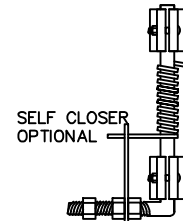

COLOUR: STANDARD COLOURS ARE BLACK, SEMI-BLACK
BROWN, GREEN, WHITE AND FOREST GREEN
(CUSTOM COLOURS AVAILABLE UPON REQUEST)

AVAILABLE GATE HEIGHTS:

762mm (30")	
914mm (36")	
1067mm (42")	
1219mm (48")	
1524mm (60")	SHOWN
1829mm (72")	

FITTINGS

POST COLLAR c/w
1/2"x3" HINGE BOLT

GATE FINGER
1" x 1"

SECTION A-A

COMMENTS: SINGLE SWING GATE

TITLE

**IRON EAGLE TRADITIONAL
SILVER TRADITIONAL SINGLE SWING GATE**

DRAWING No.