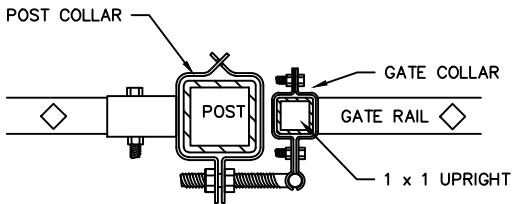

COLOUR: STANDARD COLOURS ARE BLACK, SEMI-BLACK
BROWN, GREEN, WHITE AND FOREST GREEN
(CUSTOM COLOURS AVAILABLE UPON REQUEST)

AVAILABLE GATE HEIGHTS:

762mm (30")	
914mm (36")	
1067mm (42")	
1219mm (48")	
1524mm (60")	SHOWN
1829mm (72")	

FITTINGS

POST COLLAR c/w
1/2"x3" HINGE BOLT

GATE FINGER
1" x 1"

SECTION A-A

COMMENTS: SINGLE SWING GATE

TITLE

**IRON EAGLE TRADITIONAL
SILVER TRADITIONAL SINGLE SWING GATE**

DRAWING No.