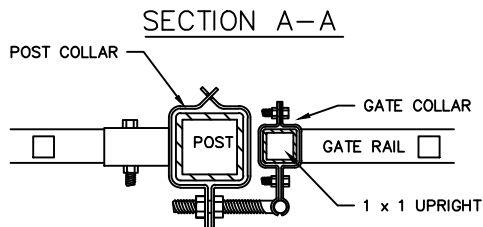

POST COLLAR c/w
1/2"x3" HINGE BOLT

GATE FINGER
1" x 1"

GATE COLLAR
1" x 1"

GATE LATCH
2" x 2"

SELF CLOSER
OPTIONAL

COMMENTS: SINGLE SWING GATE

TITLE

IRON EAGLE I
STYLE 2500 SINGLE SWING GATE