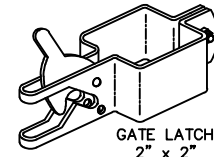

POSTS: 51mm x 51mm (2"x2"), 14 OR 16GA.

POST CAPS: PYRAMID, BALL, SPIRE OR ACORN

RAILS: 25mm x 25mm (1" x 1"), 14GA.

UPRIGHTS: 25mm x 25mm (1" x 1"), 16GA

PICKETS: 16mm x 16mm (5/8" x 5/8"), 18GA.

WELDS: STAINLESS STEEL

COLOUR: STANDARD COLOURS ARE BLACK, SEMI-BLACK BROWN, GREEN, WHITE AND FOREST GREEN
(CUSTOM COLOURS AVAILABLE UPON REQUEST)

AVAILABLE GATE HEIGHTS:

- 1092mm (43")
- 1397mm (55")
- 1702mm (67") SHOWN

FITTINGS

POST COLLAR c/w
1/2"x3" HINGE BOLT

GATE FINGER
1" x 1"

GATE COLLAR
1" x 1"

GATE LATCH
2" x 2"

SELF CLOSER
OPTIONAL

COMMENTS: SINGLE SWING GATE

TITLE

IRON EAGLE I
STYLE 2500 SINGLE SWING GATE