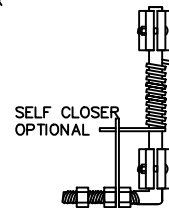

POST COLLAR c/w
1/2"x3" HINGE BOLT

GATE FINGER
1" x 1"

GATE COLLAR
1" x 1"

GATE LATCH
2" x 2"

SELF CLOSER
OPTIONAL

COMMENTS: SINGLE SWING GATE

TITLE

IRON EAGLE I
STYLE 2500 SINGLE SWING GATE