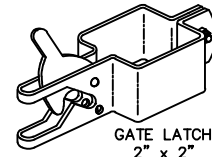

POSTS: 51mm x 51mm (2"x2"), 14 OR 16GA.

POST CAPS: PYRAMID, BALL, SPIRE OR ACORN

RAILS: 25mm x 25mm (1" x 1"), 14GA.

UPRIGHTS: 25mm x 25mm (1" x 1"), 16GA

PICKETS: 16mm x 16mm (5/8" x 5/8"), 18GA.

WELDS: STAINLESS STEEL

COLOUR: STANDARD COLOURS ARE BLACK, SEMI-BLACK BROWN, GREEN, WHITE AND FOREST GREEN (CUSTOM COLOURS AVAILABLE UPON REQUEST)

AVAILABLE GATE HEIGHTS:

- 991mm (39")
- 1295mm (51")
- 1600mm (63") SHOWN
- 1905mm (75")

FITTINGS

POST COLLAR c/w
1/2"x3" HINGE BOLT

GATE FINGER
1" x 1"

GATE COLLAR
1" x 1"

GATE LATCH
2" x 2"

SELF CLOSER
OPTIONAL

COMMENTS: SINGLE SWING GATE

TITLE