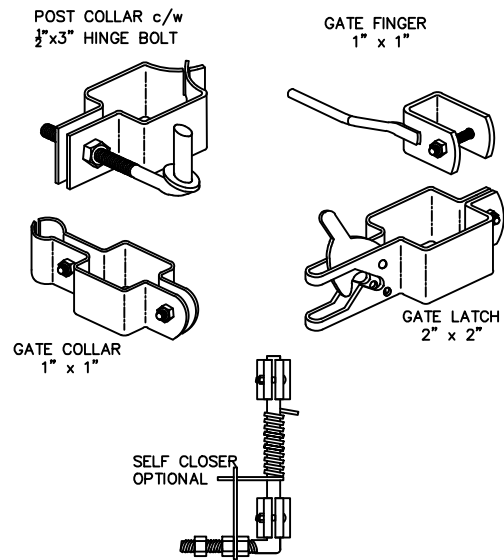

FITTINGS

COMMENTS: SINGLE SWING GATE

TITLE

IRON EAGLE I
STYLE 2170 SINGLE SWING GATE

DRAWING No.

2170-SG

CHK'D

DATE: JAN 12, 2018