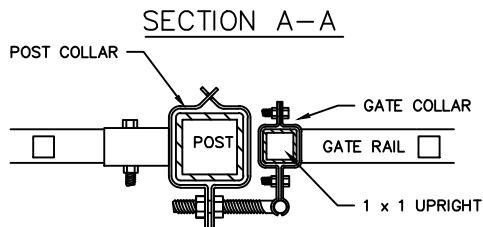

FITTINGS

COMMENTS: SINGLE SWING GATE

TITLE

IRON EAGLE I
STYLE 2170 SINGLE SWING GATE

DRAWING No.

2170-SG

CHK'D

DATE: JAN 12, 2018