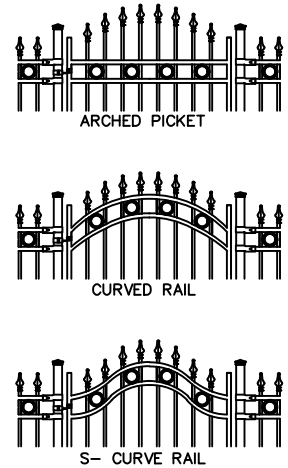

GATE TOP OPTIONS

SPECIFICATIONS:

POSTS: GALVALUME™ COLD FORMED STEEL TUBING
& PICKETS COATED INTERIOR & EXTERIOR

RAILS: ZAM™ COATED COLD FORMED TUBING
(Zinc, Aluminum, Magnesium)
COATED INTERIOR & EXTERIOR

FINISH: CHROMATE CONVERSION COATING
ELECTROSTATICALLY APPLIED THERMALLY
BONDED POLYESTER POWDER COATING
MINIMUM FILM THICKNESS 2.5 mils

POSTS: 51mm x 51mm (2"x2"), 14 OR 16GA.

POST CAPS: PYRAMID, BALL, SPIRE OR ACORN

RAILS: 25mm x 25mm (1" x 1"), 14GA.

UPRIGHTS: 25mm x 25mm (1" x 1"), 16GA

PICKETS: 16mm x 16mm (5/8" x 5/8"), 18GA.
CAST SPEAR (IE-1) OR FLEUR DE LIS (IE-2) TOPS
(USE IE-1 UNLESS OTHERWISE NOTED)

INFILL: 89mm DIA. CAST IRON RING OR DIAMOND
(USE RINGS UNLESS OTHERWISE NOTED)