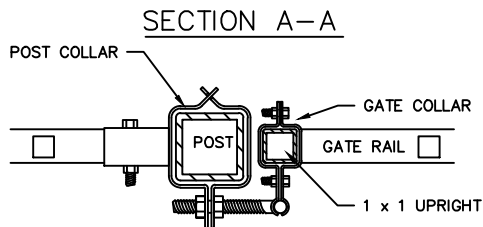

**GATE TOP OPTIONS**

**SPECIFICATIONS:**

- POSTS: GALVALUME™ COLD FORMED STEEL TUBING & PICKETS**  
COATED INTERIOR & EXTERIOR
- RAILS: ZAM™ COATED COLD FORMED TUBING**  
(Zinc, Aluminum, Magnesium)  
COATED INTERIOR & EXTERIOR
- FINISH: CHROMATE CONVERSION COATING**  
ELECTROSTATICALLY APPLIED THERMALLY  
BONDED POLYESTER POWDER COATING  
MINIMUM FILM THICKNESS 2.5 mils
- POSTS: 51mm x 51mm (2"x2"), 14 OR 16GA.**
- POST CAPS: PYRAMID, BALL, SPIRE OR ACORN**
- RAILS: 25mm x 25mm (1" x 1"), 14GA.**
- UPRIGHTS: 25mm x 25mm (1" x 1"), 16GA**
- PICKETS: 16mm x 16mm (5/8" x 5/8"), 18GA.**  
PINCHED ARROW, MAPLE LEAF, FLEUR DE LIS  
OR FLAT TOP c/w UV INSERT  
(USE ARROW UNLESS OTHERWISE NOTED)
- WELDS: STAINLESS STEEL**
- COLOUR: STANDARD COLOURS ARE BLACK, SEMI-BLACK**  
BROWN, GREEN, WHITE AND FOREST GREEN  
(CUSTOM COLOURS AVAILABLE UPON REQUEST)

**AVAILABLE GATE HEIGHTS:**

- 762mm (30")
- 914mm (36")
- 1067mm (42")
- 1219mm (48")
- 1524mm (60") SHOWN
- 1829mm (72")

**FITTINGS**

COMMENTS: SINGLE SWING GATE

TITLE

**IRON EAGLE I**  
**STYLE 2145 SINGLE SWING GATE**