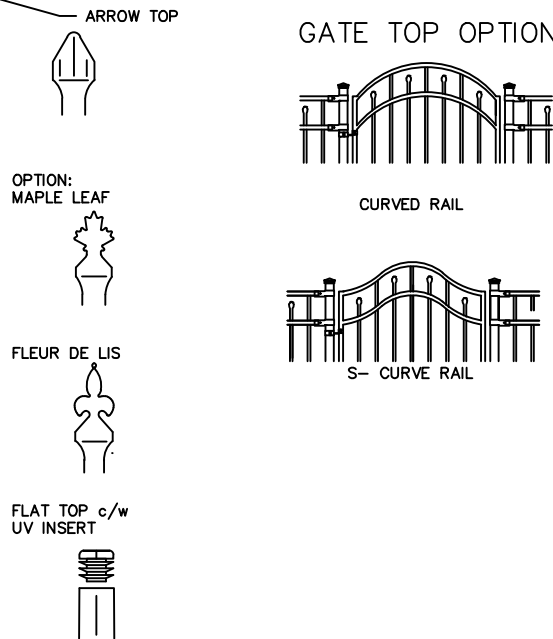

**GATE TOP OPTIONS**

**SPECIFICATIONS:**

- POSTS: GALVALUME™ COLD FORMED STEEL TUBING & PICKETS**  
COATED INTERIOR & EXTERIOR
- RAILS: ZAM™ COATED COLD FORMED TUBING**  
(Zinc, Aluminum, Magnesium)  
COATED INTERIOR & EXTERIOR
- FINISH: CHROMATE CONVERSION COATING**  
ELECTROSTATICALLY APPLIED THERMALLY  
BONDED POLYESTER POWDER COATING  
MINIMUM FILM THICKNESS 2.5 mils
- POSTS: 51mm x 51mm (2"x2"), 14 OR 16GA.**
- POST CAPS: PYRAMID, BALL, SPIRE OR ACORN**
- RAILS: 25mm x 25mm (1" x 1"), 14GA.**
- UPRIGHTS: 25mm x 25mm (1" x 1"), 16GA**
- PICKETS: 16mm x 16mm (5/8" x 5/8"), 18GA.**  
PINCHED ARROW, MAPLE LEAF, FLEUR DE LIS  
OR FLAT TOP c/w UV INSERT  
(USE ARROW UNLESS OTHERWISE NOTED)
- WELDS: STAINLESS STEEL**
- COLOUR: STANDARD COLOURS ARE BLACK, SEMI-BLACK**  
BROWN, GREEN, WHITE AND FOREST GREEN  
(CUSTOM COLOURS AVAILABLE UPON REQUEST)

**AVAILABLE GATE HEIGHTS:**

- 762mm (30")
- 914mm (36")
- 1067mm (42")
- 1219mm (48")
- 1524mm (60") SHOWN
- 1829mm (72")

**FITTINGS**

COMMENTS: SINGLE SWING GATE

TITLE

**IRON EAGLE I**  
**STYLE 2145 SINGLE SWING GATE**

DRAWING No.

**2145-SG**

CHK'D

DATE: JAN 12, 2018