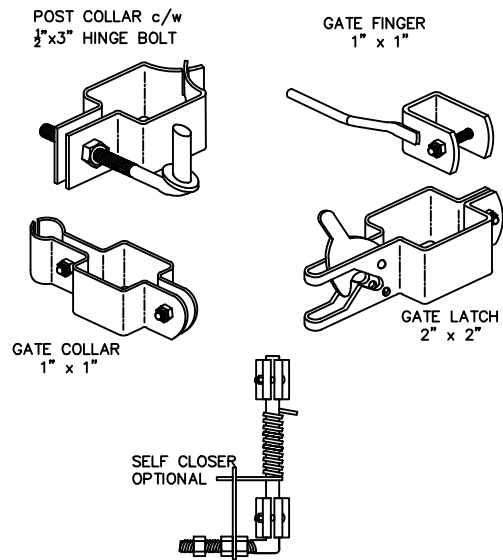

**GATE TOP OPTIONS**

**SPECIFICATIONS:**

- POSTS: GALVALUME™ COLD FORMED STEEL TUBING & PICKETS**  
COATED INTERIOR & EXTERIOR
- RAILS: ZAM™ COATED COLD FORMED TUBING**  
(Zinc, Aluminum, Magnesium)  
COATED INTERIOR & EXTERIOR
- FINISH: CHROMATE CONVERSION COATING**  
ELECTROSTATICALLY APPLIED THERMALLY  
BONDED POLYESTER POWDER COATING  
MINIMUM FILM THICKNESS 2.5 mils
- POSTS: 51mm x 51mm (2"x2"), 14 OR 16GA.**
- POST CAPS: PYRAMID, BALL, SPIRE OR ACORN**
- RAILS: 25mm x 25mm (1" x 1"), 14GA.**
- UPRIGHTS: 25mm x 25mm (1" x 1"), 16GA**
- PICKETS: 16mm x 16mm (5/8" x 5/8"), 18GA.**  
PINCHED ARROW, MAPLE LEAF, FLEUR DE LIS  
OR FLAT TOP c/w UV INSERT  
(USE ARROW UNLESS OTHERWISE NOTED)
- WELDS: STAINLESS STEEL**
- COLOUR: STANDARD COLOURS ARE BLACK, SEMI-BLACK**  
BROWN, GREEN, WHITE AND FOREST GREEN  
(CUSTOM COLOURS AVAILABLE UPON REQUEST)

**AVAILABLE GATE HEIGHTS:**

- 762mm (30")
- 914mm (36")
- 1067mm (42")
- 1219mm (48")
- 1524mm (60") SHOWN
- 1829mm (72")

**FITTINGS**

COMMENTS: SINGLE SWING GATE

TITLE

**IRON EAGLE I**  
**STYLE 2145 SINGLE SWING GATE**

DRAWING No.

**2145-SG**

CHK'D

DATE: JAN 12, 2018