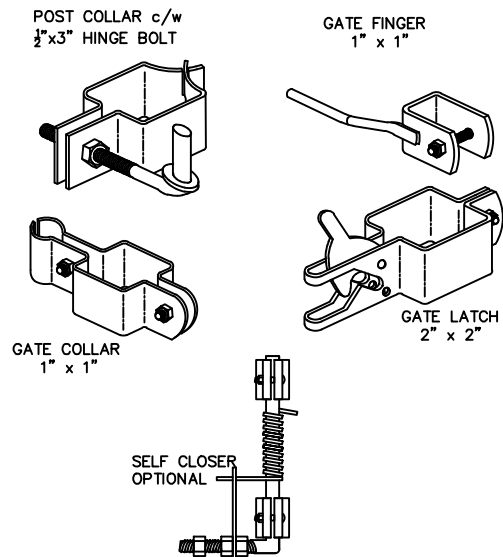

SPECIFICATIONS:

- POSTS: GALVALUME™ COLD FORMED STEEL TUBING & PICKETS COATED INTERIOR & EXTERIOR**
- RAILS: ZAM™ COATED COLD FORMED TUBING (Zinc, Aluminum, Magnesium) COATED INTERIOR & EXTERIOR**
- FINISH: CHROMATE CONVERSION COATING ELECTROSTATICALLY APPLIED THERMALLY BONDED POLYESTER POWDER COATING MINIMUM FILM THICKNESS 2.5 mils**
- POSTS: 51mm x 51mm (2"x2"), 14 OR 16GA.**
- POST CAPS: PYRAMID, BALL, SPIRE OR ACORN**
- RAILS: 25mm x 25mm (1" x 1"), 14GA.**
- UPRIGHTS: 25mm x 25mm (1" x 1"), 16GA**
- PICKETS: 16mm x 16mm (5/8" x 5/8"), 18GA. PINCHED ARROW, MAPLE LEAF, FLEUR DE LIS OR FLAT TOP c/w UV INSERT (USE ARROW UNLESS OTHERWISE NOTED)**
- WELDS: STAINLESS STEEL**
- COLOUR: STANDARD COLOURS ARE BLACK, SEMI-BLACK BROWN, GREEN, WHITE AND FOREST GREEN (CUSTOM COLOURS AVAILABLE UPON REQUEST)**

AVAILABLE GATE HEIGHTS:

- 762mm (30")
 914mm (36")
 1067mm (42")
 1219mm (48")
 1524mm (60") SHOWN
 1829mm (72")

FITTINGS

COMMENTS: SINGLE SWING GATE

TITLE

**IRON EAGLE I
 STYLE 2100 SINGLE SWING GATE**

DRAWING No.