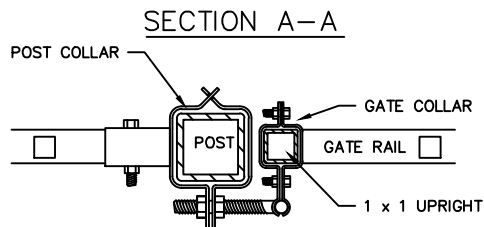

SPECIFICATIONS:

- POSTS: GALVALUME™ COLD FORMED STEEL TUBING & PICKETS COATED INTERIOR & EXTERIOR**
- RAILS: ZAM™ COATED COLD FORMED TUBING (Zinc, Aluminum, Magnesium) COATED INTERIOR & EXTERIOR**
- FINISH: CHROMATE CONVERSION COATING ELECTROSTATICALLY APPLIED THERMALLY BONDED POLYESTER POWDER COATING MINIMUM FILM THICKNESS 2.5 mils**
- POSTS: 51mm x 51mm (2"x2"), 14 OR 16GA.**
- POST CAPS: PYRAMID, BALL, SPIRE OR ACORN**
- RAILS: 25mm x 25mm (1" x 1"), 14GA.**
- UPRIGHTS: 25mm x 25mm (1" x 1"), 16GA**
- PICKETS: 16mm x 16mm (5/8" x 5/8"), 18GA. PINCHED ARROW, MAPLE LEAF, FLEUR DE LIS OR FLAT TOP c/w UV INSERT (USE ARROW UNLESS OTHERWISE NOTED)**
- WELDS: STAINLESS STEEL**
- COLOUR: STANDARD COLOURS ARE BLACK, SEMI-BLACK BROWN, GREEN, WHITE AND FOREST GREEN (CUSTOM COLOURS AVAILABLE UPON REQUEST)**

AVAILABLE GATE HEIGHTS:

- 762mm (30")
 914mm (36")
 1067mm (42")
 1219mm (48")
 1524mm (60") SHOWN
 1829mm (72")

FITTINGS

COMMENTS: SINGLE SWING GATE

TITLE

**IRON EAGLE I
 STYLE 2100 SINGLE SWING GATE**

DRAWING No.