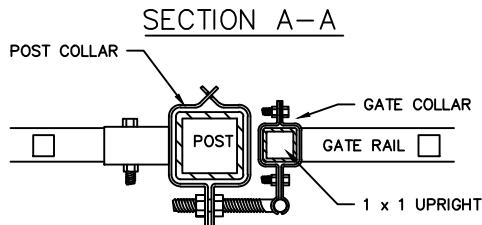

RAILS: 25mm x 25mm (1" x 1"), 14GA.

UPRIGHTS: 25mm x 25mm (1" x 1"), 16GA

PICKETS: 16mm x 16mm (5/8" x 5/8"), 18GA.

WELDS: STAINLESS STEEL

COLOUR: STANDARD COLOURS ARE BLACK, SEMI-BLACK
BROWN, GREEN, WHITE AND FOREST GREEN
(CUSTOM COLOURS AVAILABLE UPON REQUEST)

AVAILABLE GATE HEIGHTS:

762mm (30")	
914mm (36")	
1067mm (42")	
1219mm (48")	
1524mm (60")	SHOWN
1829mm (72")	

FITTINGS

POST COLLAR c/w
1/2"x3" HINGE BOLT

GATE FINGER
1" x 1"

GATE COLLAR
1" x 1"

GATE LATCH
2" x 2"

SELF CLOSER
OPTIONAL

COMMENTS: SINGLE SWING GATE

TITLE

IRON EAGLE I
STYLE 2040 SINGLE SWING GATE

DRAWING No.

2040-SG

CHK'D

DATE: JAN 12, 2018