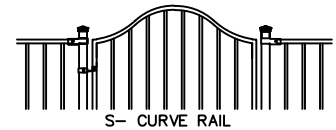

GATE TOP OPTIONS

SPECIFICATIONS:

POSTS: GALVALUME™ COLD FORMED STEEL TUBING
& PICKETS COATED INTERIOR & EXTERIOR

RAILS: ZAM™ COATED COLD FORMED TUBING
(Zinc, Aluminum, Magnesium)
COATED INTERIOR & EXTERIOR

FINISH: CHROMATE CONVERSION COATING
ELECTROSTATICALLY APPLIED THERMALLY
BONDED POLYESTER POWDER COATING
MINIMUM FILM THICKNESS 2.5 mils

POSTS: 51mm x 51mm (2"x2"), 14 OR 16GA.

POST CAPS: PYRAMID, BALL, SPIRE OR ACORN

RAILS: 25mm x 25mm (1" x 1"), 14GA.

UPRIGHTS: 25mm x 25mm (1" x 1"), 16GA

PICKETS: 16mm x 16mm (5/8" x 5/8"), 18GA.

WELDS: STAINLESS STEEL

COLOUR: STANDARD COLOURS ARE BLACK, SEMI-BLACK
BROWN, GREEN, WHITE AND FOREST GREEN
(CUSTOM COLOURS AVAILABLE UPON REQUEST)

AVAILABLE GATE HEIGHTS:

762mm (30")	
914mm (36")	
1067mm (42")	
1219mm (48")	
1524mm (60")	SHOWN
1829mm (72")