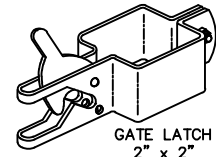

RAILS: 25mm x 25mm (1" x 1"), 14GA.

UPRIGHTS: 25mm x 25mm (1" x 1"), 16GA

PICKETS: 16mm x 16mm (5/8" x 5/8"), 18GA.

WELDS: STAINLESS STEEL

COLOUR: STANDARD COLOURS ARE BLACK, SEMI-BLACK
BROWN, GREEN, WHITE AND FOREST GREEN
(CUSTOM COLOURS AVAILABLE UPON REQUEST)

AVAILABLE GATE HEIGHTS:

762mm (30")	
914mm (36")	
1067mm (42")	
1219mm (48")	
1524mm (60")	SHOWN
1829mm (72")	

FITTINGS

POST COLLAR c/w
1/2"x3" HINGE BOLT

GATE FINGER
1" x 1"

GATE COLLAR
1" x 1"

GATE LATCH
2" x 2"

SELF CLOSER
OPTIONAL

COMMENTS: SINGLE SWING GATE

TITLE

IRON EAGLE I
STYLE 2040 SINGLE SWING GATE

DRAWING No.

2040-SG

CHK'D

DATE: JAN 12, 2018