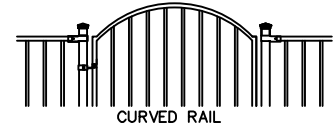

GATE TOP OPTIONS

SPECIFICATIONS:

POSTS: GALVALUME™ COLD FORMED STEEL TUBING
& PICKETS COATED INTERIOR & EXTERIOR

RAILS: ZAM™ COATED COLD FORMED TUBING
(Zinc, Aluminum, Magnesium)
COATED INTERIOR & EXTERIOR

FINISH: CHROMATE CONVERSION COATING
ELECTROSTATICALLY APPLIED THERMALLY
BONDED POLYESTER POWDER COATING
MINIMUM FILM THICKNESS 2.5 mils

POSTS: 51mm x 51mm (2"x2"), 14 OR 16GA.

POST CAPS: PYRAMID, BALL, SPIRE OR ACORN

RAILS: 25mm x 25mm (1" x 1"), 14GA.

UPRIGHTS: 25mm x 25mm (1" x 1"), 16GA

PICKETS: 16mm x 16mm (5/8" x 5/8"), 18GA.

WELDS: STAINLESS STEEL

COLOUR: STANDARD COLOURS ARE BLACK, SEMI-BLACK
BROWN, GREEN, WHITE AND FOREST GREEN
(CUSTOM COLOURS AVAILABLE UPON REQUEST)

AVAILABLE GATE HEIGHTS:

762mm (30")	
914mm (36")	
1067mm (42")	
1219mm (48")	
1524mm (60")	SHOWN
1829mm (72")