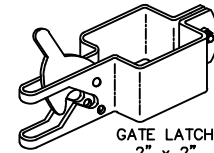

COLOUR: STANDARD COLOURS ARE BLACK, SEMI-BLACK BROWN, GREEN, WHITE AND FOREST GREEN
(CUSTOM COLOURS AVAILABLE UPON REQUEST)

AVAILABLE GATE HEIGHTS:

- 762mm (30")
- 914mm (36")
- 1067mm (42")
- 1219mm (48")
- 1524mm (60") SHOWN
- 1829mm (72")

FITTINGS

POST COLLAR c/w
1/2"x3" HINGE BOLT

GATE FINGER
1" x 1"

GATE COLLAR
1" x 1"

GATE LATCH
2" x 2"

SELF CLOSER
OPTIONAL

COMMENTS: SINGLE SWING GATE

TITLE

IRON EAGLE I
STYLE 2020 SINGLE SWING GATE

DRAWING No.

2020-SG

CHK'D

DATE: JAN 12, 2018