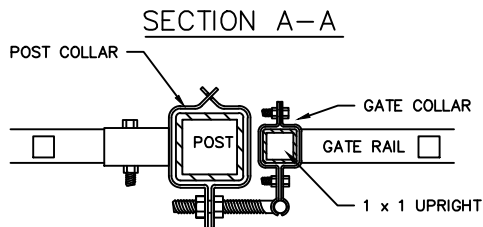

FITTINGS

POST COLLAR c/w
1/2"x3" HINGE BOLT

GATE FINGER
1" x 1"

GATE COLLAR
1" x 1"

GATE LATCH
2" x 2"

SELF CLOSER
OPTIONAL

COMMENTS: SINGLE SWING GATE

TITLE