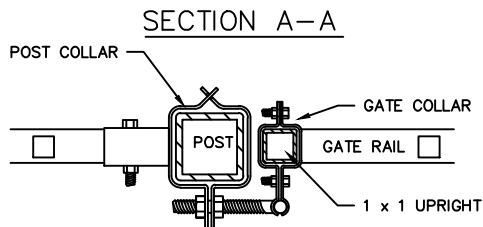

FITTINGS

POST COLLAR c/w
1/2"x3" HINGE BOLT

GATE FINGER
1" x 1"

GATE COLLAR
1" x 1"

GATE LATCH
2" x 2"

COMMENTS: SINGLE SWING GATE

TITLE

IRON EAGLE I
STYLE 2010 SINGLE SWING GATE