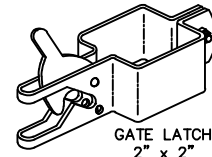

RAILS: 25mm x 25mm (1" x 1"), 14GA.

UPRIGHTS: 25mm x 25mm (1" x 1"), 16GA

PICKETS: 16mm x 16mm (5/8" x 5/8"), 18GA.
CAST SPEAR (IE-1) OR FLEUR DE LIS (IE-2) TOPS
(USE IE-1 UNLESS OTHERWISE NOTED)

WELDS: STAINLESS STEEL

COLOUR: STANDARD COLOURS ARE BLACK, SEMI-BLACK
BROWN, GREEN, WHITE AND FOREST GREEN
(CUSTOM COLOURS AVAILABLE UPON REQUEST)

AVAILABLE GATE HEIGHTS:

- 762mm (30")
- 914mm (36")
- 1067mm (42")
- 1219mm (48")
- 1524mm (60") SHOWN
- 1829mm (72")

FITTINGS

POST COLLAR c/w
1/2"x3" HINGE BOLT

GATE FINGER
1" x 1"

GATE COLLAR
1" x 1"

GATE LATCH
2" x 2"

COMMENTS: SINGLE SWING GATE

TITLE

IRON EAGLE I
STYLE 2010 SINGLE SWING GATE