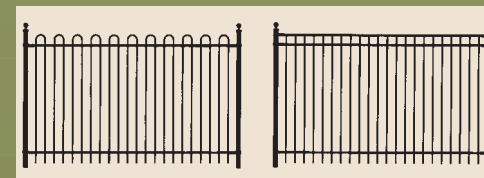

Iron Eagle Traditional RESIDENTIAL

6 STYLES

Same Specifications as 2000 Series Except for Diamond Pickets 12.5mm x 12.5mm (1/2" x 1/2")

ROYAL EAGLE

SILVER EAGLE