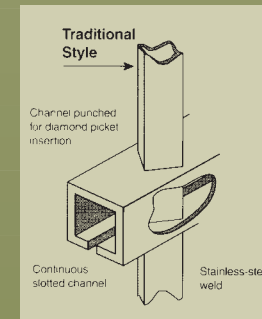

Iron Eagle Traditional RESIDENTIAL

6 STYLES

Same Specifications as 2000 Series Except for Diamond Pickets 12.5mm x 12.5mm (1/2" x 1/2")

ROYAL EAGLE

SILVER EAGLE