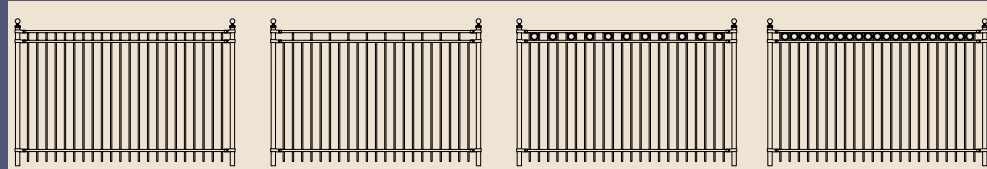

# Non-welded Inserts

Ring

Diamond

Scroll

Curved Rail Gate

Arched Picket Gate

Stepped Panels

## FENCING: Iron Eagle 2000 Series RESIDENTIAL / LIGHT COMMERCIAL

EAGLE 2000

EAGLE 2020

EAGLE 2030 PP

EAGLE 2040

EAGLE 2110

EAGLE 2115

EAGLE 2120