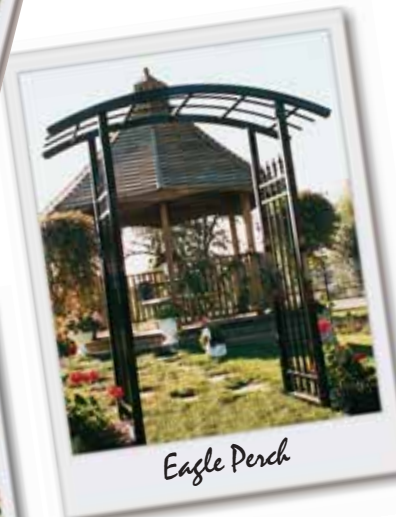

Eagle Perch