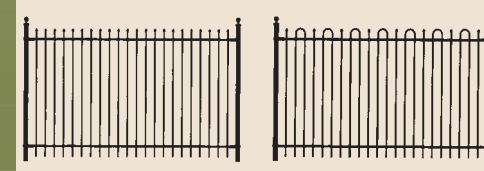

### 6 STYLES

Same Specifications as 2000 Series Except for Diamond Pickets 12.5mm x 12.5mm (1/2" x 1/2")

ROYAL EAGLE

SILVER EAGLE

ELEGANT EAGLE

AMERICAN EAGLE

MAJESTIC EAGLE

IMPERIAL EAGLE