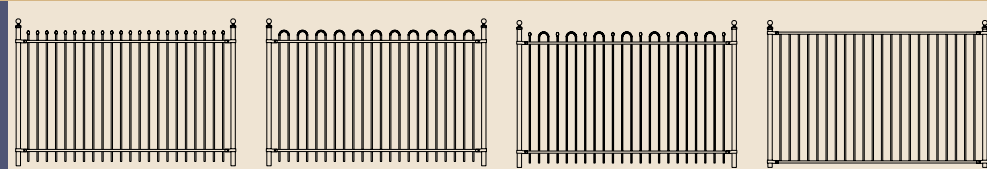

# Non-welded Inserts

Ring

Diamond

Scroll

Curved Rail Gate

Arched Picket Gate

Stepped Panels

## FENCING: Iron Eagle 2000 Series RESIDENTIAL / LIGHT COMMERCIAL

EAGLE 2000

EAGLE 2020

EAGLE 2030 PP

EAGLE 2040

EAGLE 2110

EAGLE 2115

EAGLE 2120