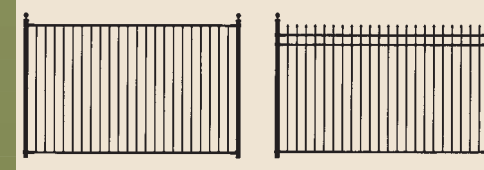

## Iron Eagle Traditional RESIDENTIAL

### 6 STYLES

Same Specifications as 2000 Series Except for Diamond Pickets 12.5mm x 12.5mm (1/2" x 1/2")

ROYAL EAGLE

SILVER EAGLE

ELEGANT EAGLE

AMERICAN EAGLE

MAJESTIC EAGLE

IMPERIAL EAGLE