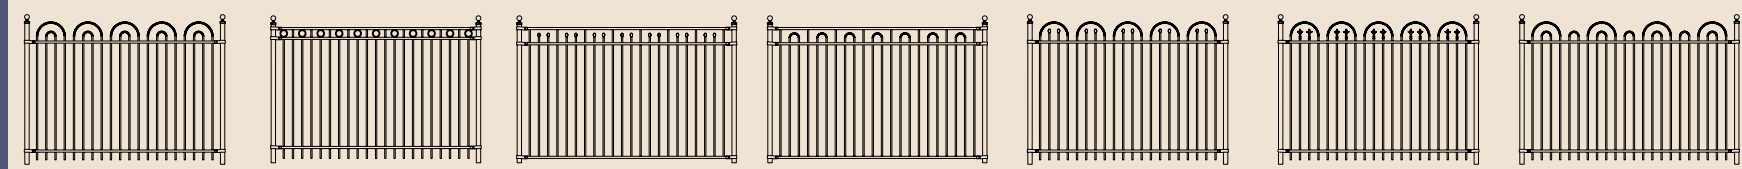

EAGLE 2200

EAGLE 2125

EAGLE 2140 PP

EAGLE 2150

EAGLE 2300 PP

EAGLE 2310 CF

EAGLE 2400